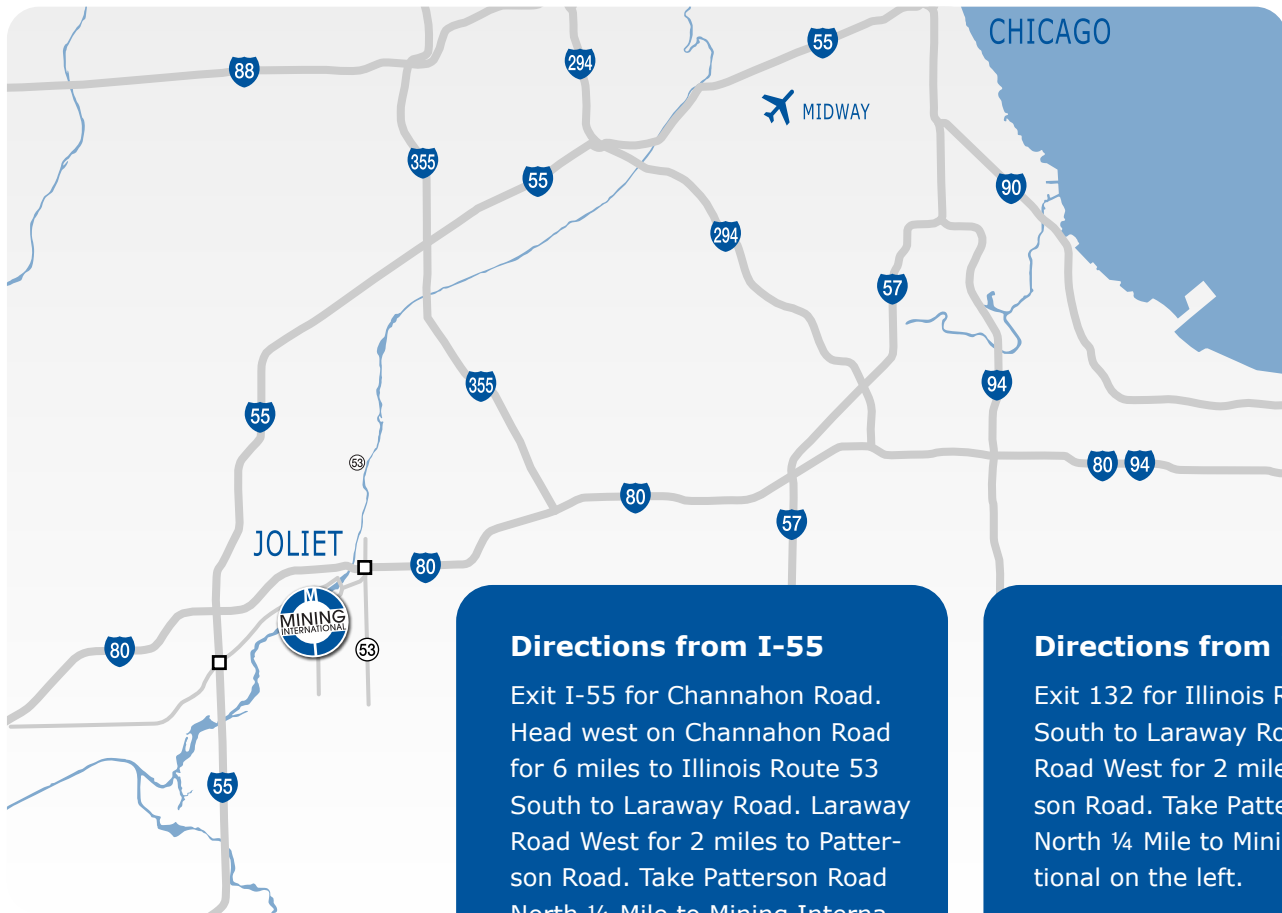

## Regional Map

### Directions from I-55

Exit I-55 for Channahon Road. Head west on Channahon Road for 6 miles to Illinois Route 53 South to Laraway Road. Laraway Road West for 2 miles to Patterson Road. Take Patterson Road North ¼ Mile to Mining International on the left.

### Directions from I-80

Exit 132 for Illinois Route 53 South to Laraway Road. Laraway Road West for 2 miles to Patterson Road. Take Patterson Road North ¼ Mile to Mining International on the left.

## Local Map